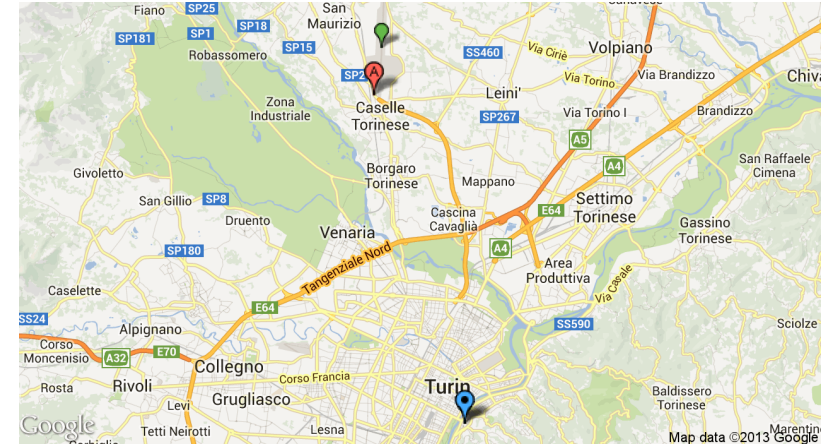

## Best Western Hotel Crimea

Via Mentana 3, 10133 Turin

GPS: N45.05645, E7.69474

by car: 20.6 km (25 mins) [Get directions](#)

Trip planning you'll love

Via San Maurizio, 12, Caselle Torinese, 10072 Turin, Italy

GPS: N45.18259, E7.64563

air: 2 km [Get directions](#)

### Turin (TRN)

Italy

GPS: N45.20076, E7.64963

### Corso Fiume, Turin, Province of Turin, Italy

Corso Fiume, Turin, Italy

GPS: N45.05696, E7.69502

air: 16.4 km [Get directions](#)